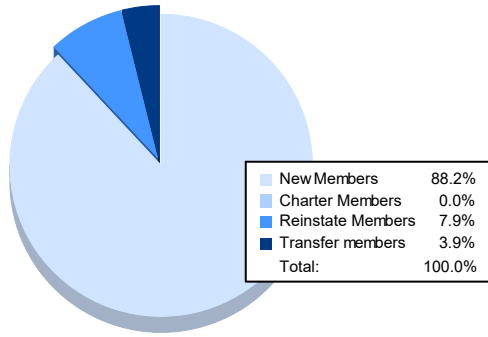

Year	New Clubs	Dropped Clubs	Gain/ Loss Clubs	New Members	Charter Members	Reinstate Members	Transfer Members	Total Member Added	Total Members Dropped	Gain/ Loss Members
2016-2017	1	0	1	130	21	5	12	168	136	32
2017-2018	0	0	0	84	0	5	12	101	139	-38
2018-2019	2	1	1	109	44	6	20	179	169	10
2019-2020	1	1	0	84	22	2	39	147	175	-28
2020-2021	0	0	0	67	0	6	3	76	134	-58
<b>Average</b>	<b>1</b>	<b>0</b>	<b>0</b>	<b>95</b>	<b>17</b>	<b>5</b>	<b>17</b>	<b>134</b>	<b>151</b>	<b>-16</b>

### Membership Composition June 2021 Cumulative