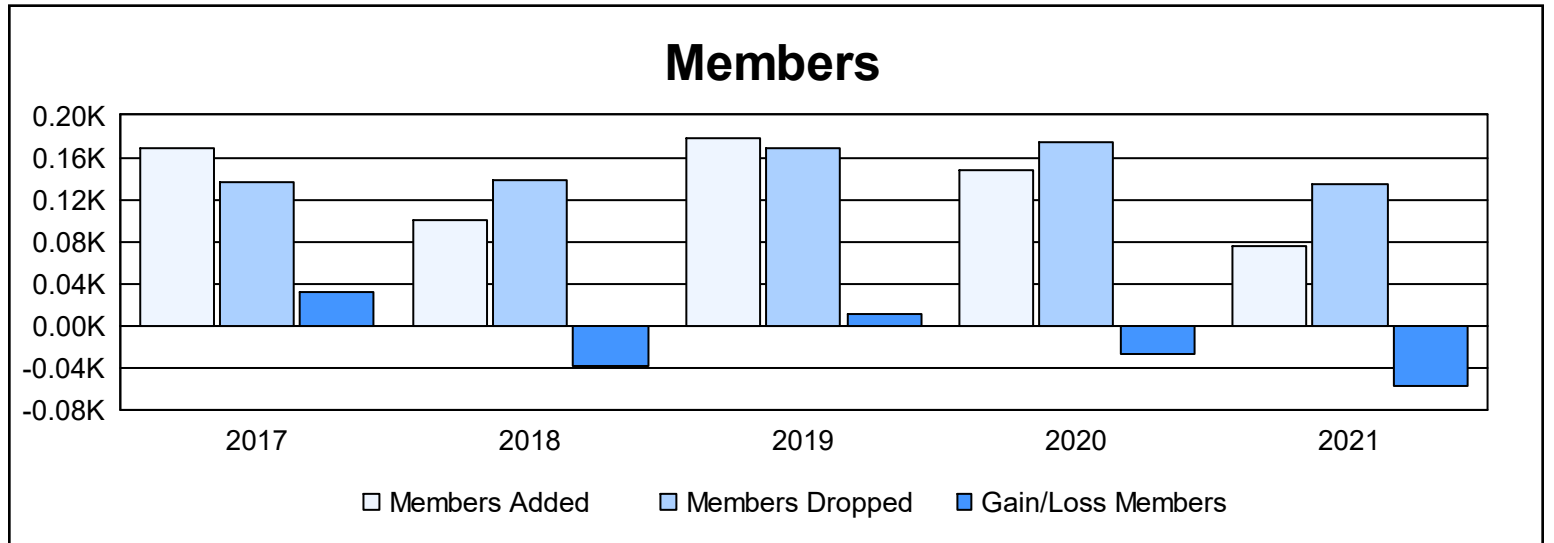

Year	New Clubs	Dropped Clubs	Gain/ Loss Clubs	New Members	Charter Members	Reinstate Members	Transfer Members	Total Member Added	Total Members Dropped	Gain/ Loss Members
2016-2017	1	0	1	130	21	5	12	168	136	32
2017-2018	0	0	0	84	0	5	12	101	139	-38
2018-2019	2	1	1	109	44	6	20	179	169	10
2019-2020	1	1	0	84	22	2	39	147	175	-28
2020-2021	0	0	0	67	0	6	3	76	134	-58
<b>Average</b>	<b>1</b>	<b>0</b>	<b>0</b>	<b>95</b>	<b>17</b>	<b>5</b>	<b>17</b>	<b>134</b>	<b>151</b>	<b>-16</b>

### Membership Composition June 2021 Cumulative