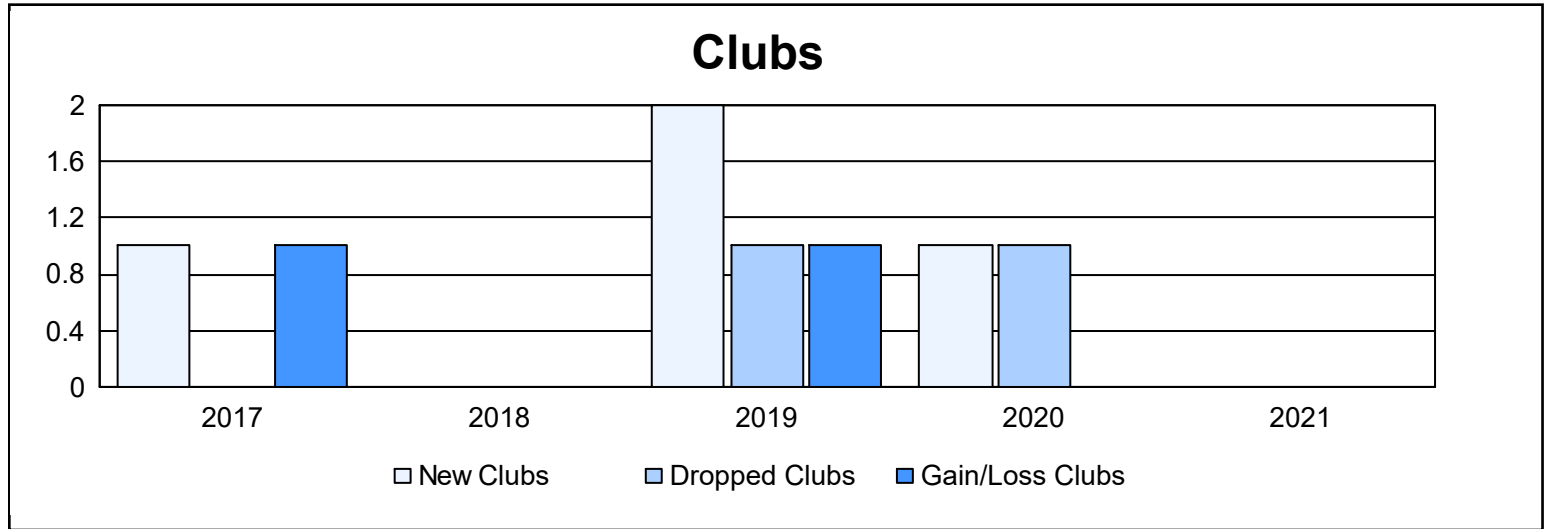

Year	New Clubs	Dropped Clubs	Gain/ Loss Clubs	New Members	Charter Members	Reinstate Members	Transfer Members	Total Member Added	Total Members Dropped	Gain/ Loss Members
2016-2017	1	0	1	130	21	5	12	168	136	32
2017-2018	0	0	0	84	0	5	12	101	139	-38
2018-2019	2	1	1	109	44	6	20	179	169	10
2019-2020	1	1	0	84	22	2	39	147	175	-28
2020-2021	0	0	0	67	0	6	3	76	134	-58
<b>Average</b>	<b>1</b>	<b>0</b>	<b>0</b>	<b>95</b>	<b>17</b>	<b>5</b>	<b>17</b>	<b>134</b>	<b>151</b>	<b>-16</b>

### Membership Composition June 2021 Cumulative